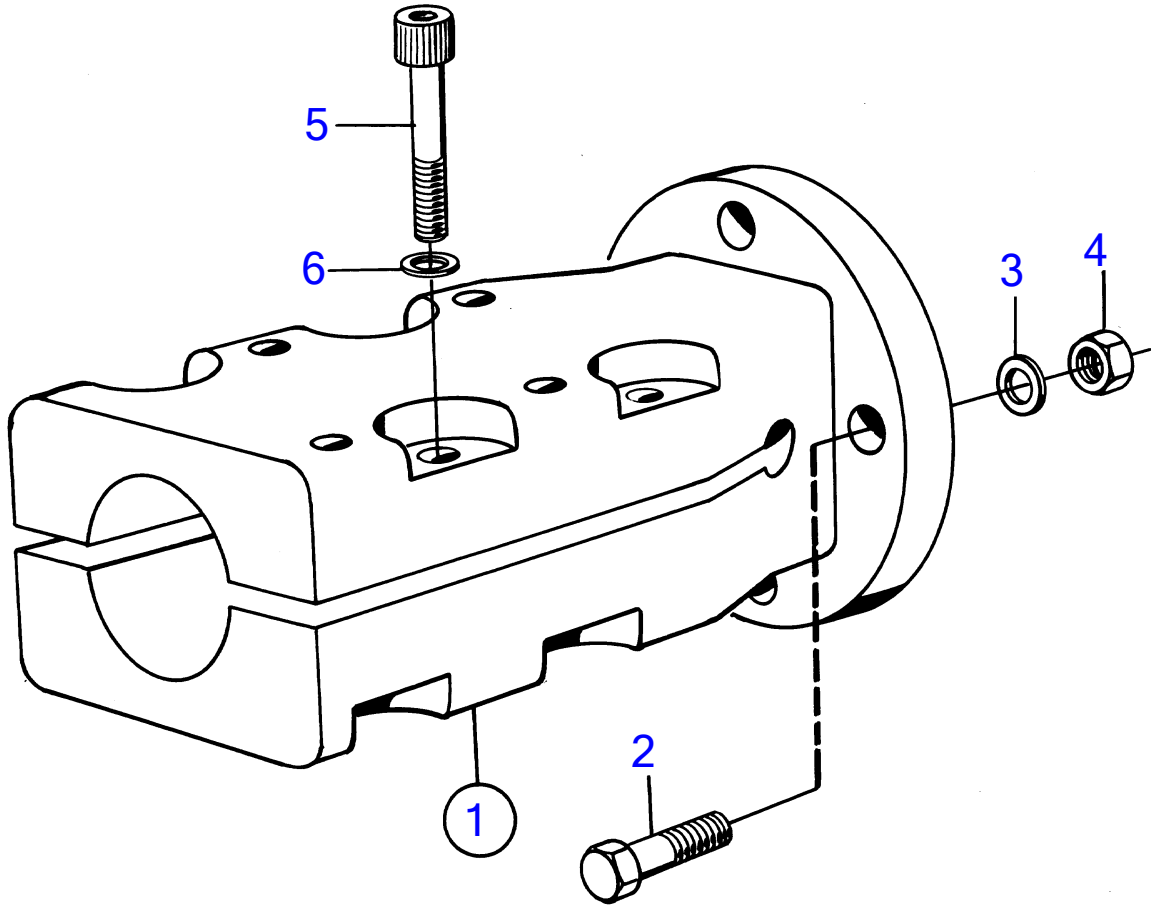

AD41D, D41D, TAM41D, TMD41D

4623

AD41D, D41D, TAMD41D, TMD41D

REF	PART NO.	QTY	DESCRIPTION	NOTES
1	853796	1	Clamp coupling	For 45mm propeller shaft., For PRM reverse gear.
2	955693	4	• Hexagon screw	L=38mm
	955691	4	• Hexagon screw	L=25mm
3	941909	4	• Spring washer	
4	950375	4	• Lock nut	
5	948670	8	• Hex. socket screw	
6	947345	8	• Washer	